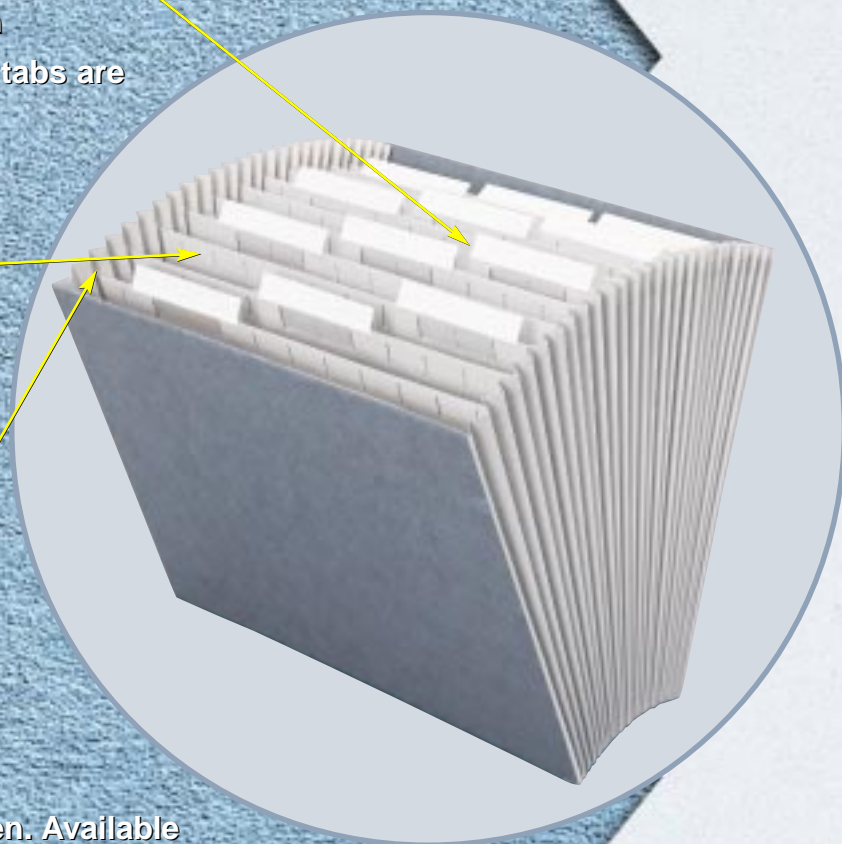

Denim

Introducing...

NEW Smead - Denim* Premium Expanding File.

**Expanding files never looked
so good... or functioned so well!**

Check out the NEW moveable tab system.

The top of the divider is slotted, so you can move the tab anywhere you want. Plus, the tabs are blank. You decide how you want to organize – and label – your files.

Talk about expanding!

Each of these pockets has twice the capacity as a traditional file. And you know what that means – it holds twice as much material.

Notice how these dividers are recessed.

That protects your file tabs and helps keep them in place.

Four NEW styles to choose from.

Denim, Suede, Maroon Linen and Navy Linen. Available in 6 and 12 pockets letter size and 12 pocket legal size.

* A simulated
denim-like product

Smead Manufacturing Company